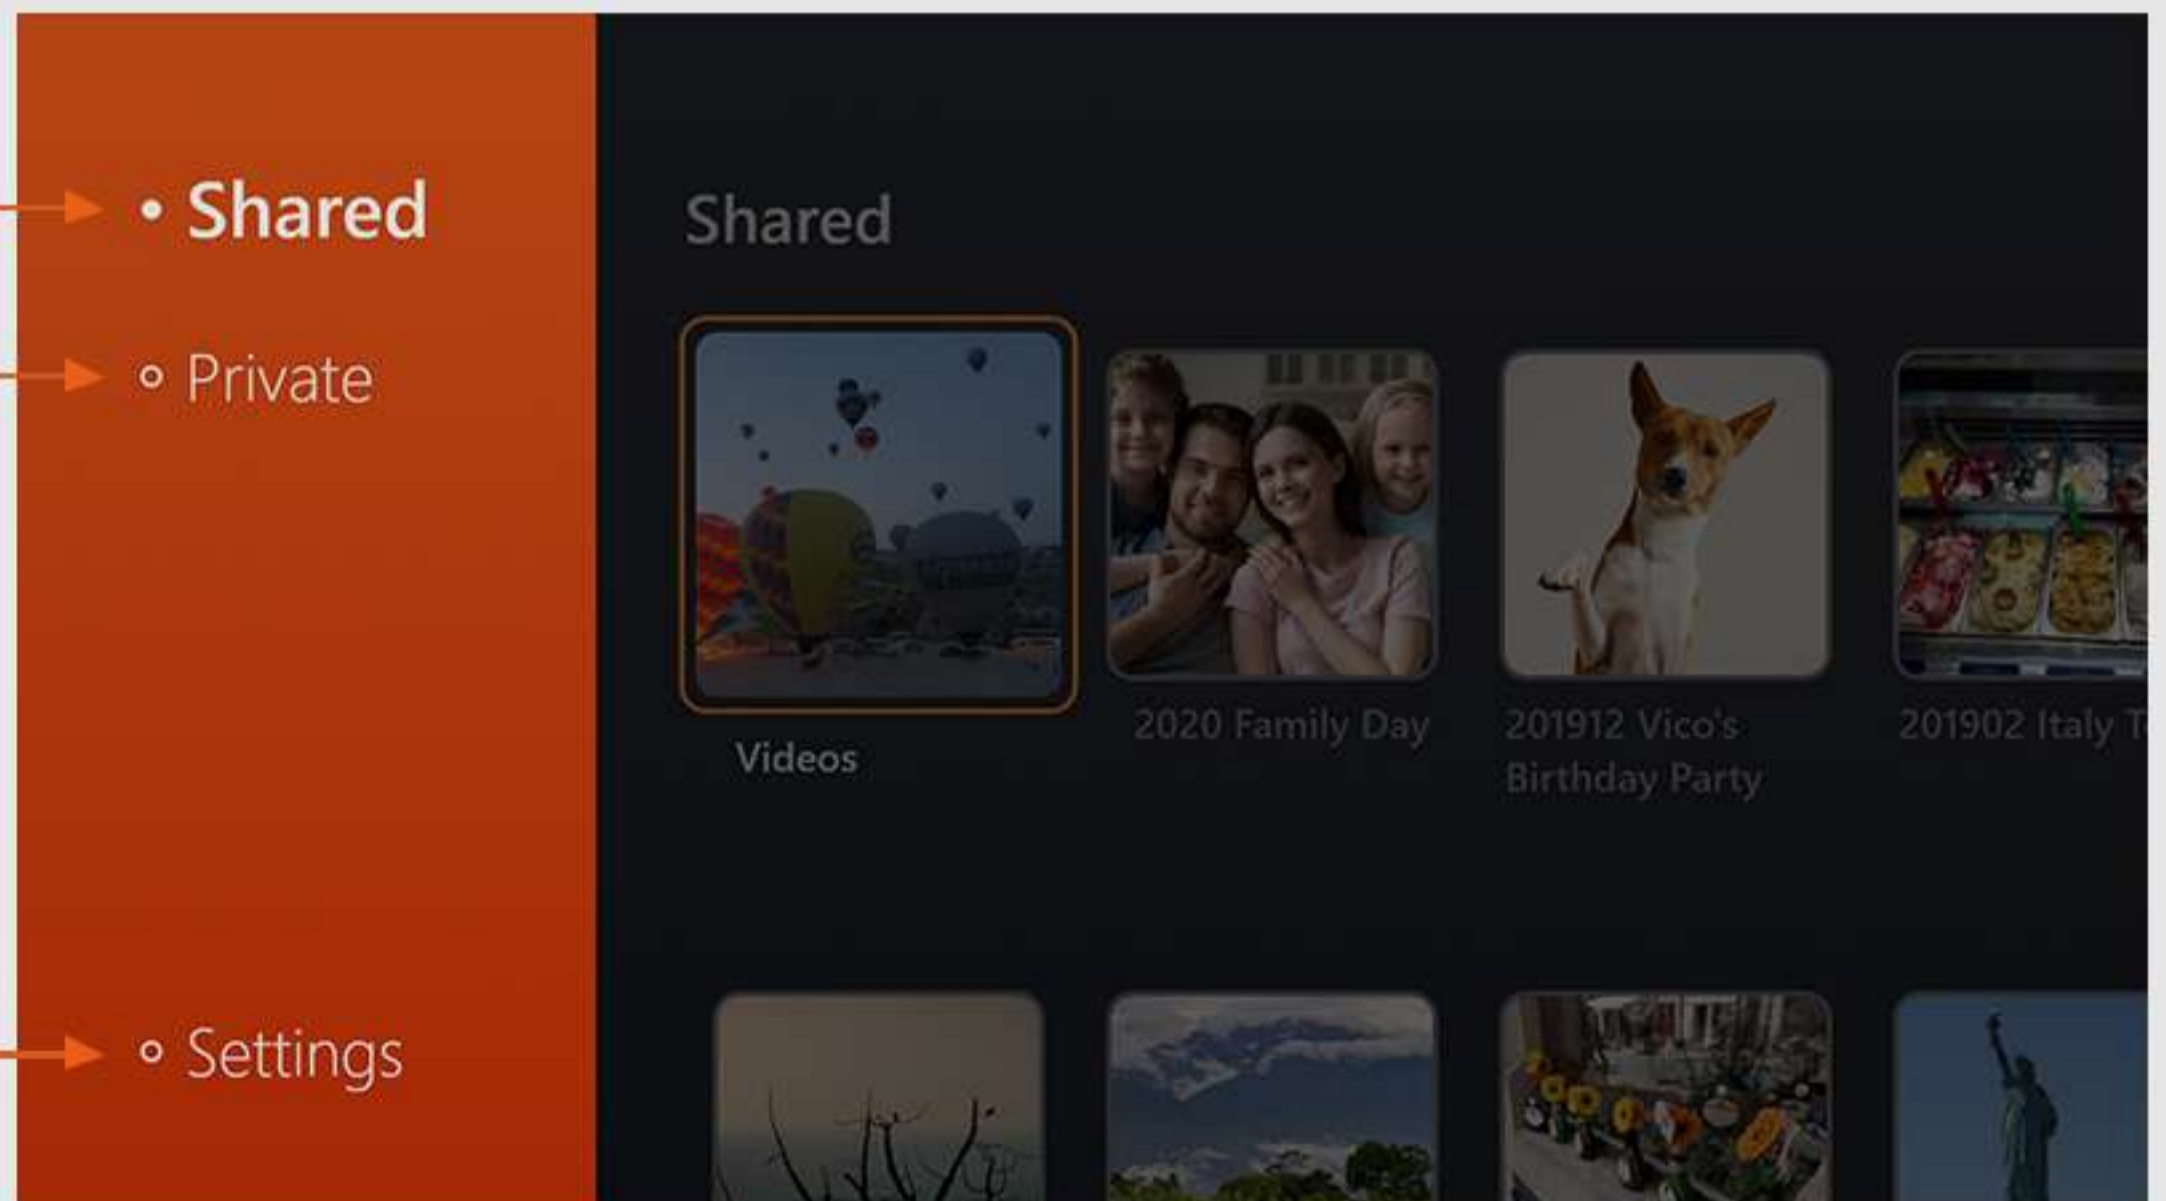

Software Introduction for Google TV

Download for Google TV

Shared Space

• Shared

Private Space

◦ Private

Log in on Google TV by scanning QR code.

Settings

◦ Settings

About, login through QR code, auto-logout, and slideshow speed.

AutoPlay Slideshow

• Shared

▶ Slideshow

Select an album through your remote